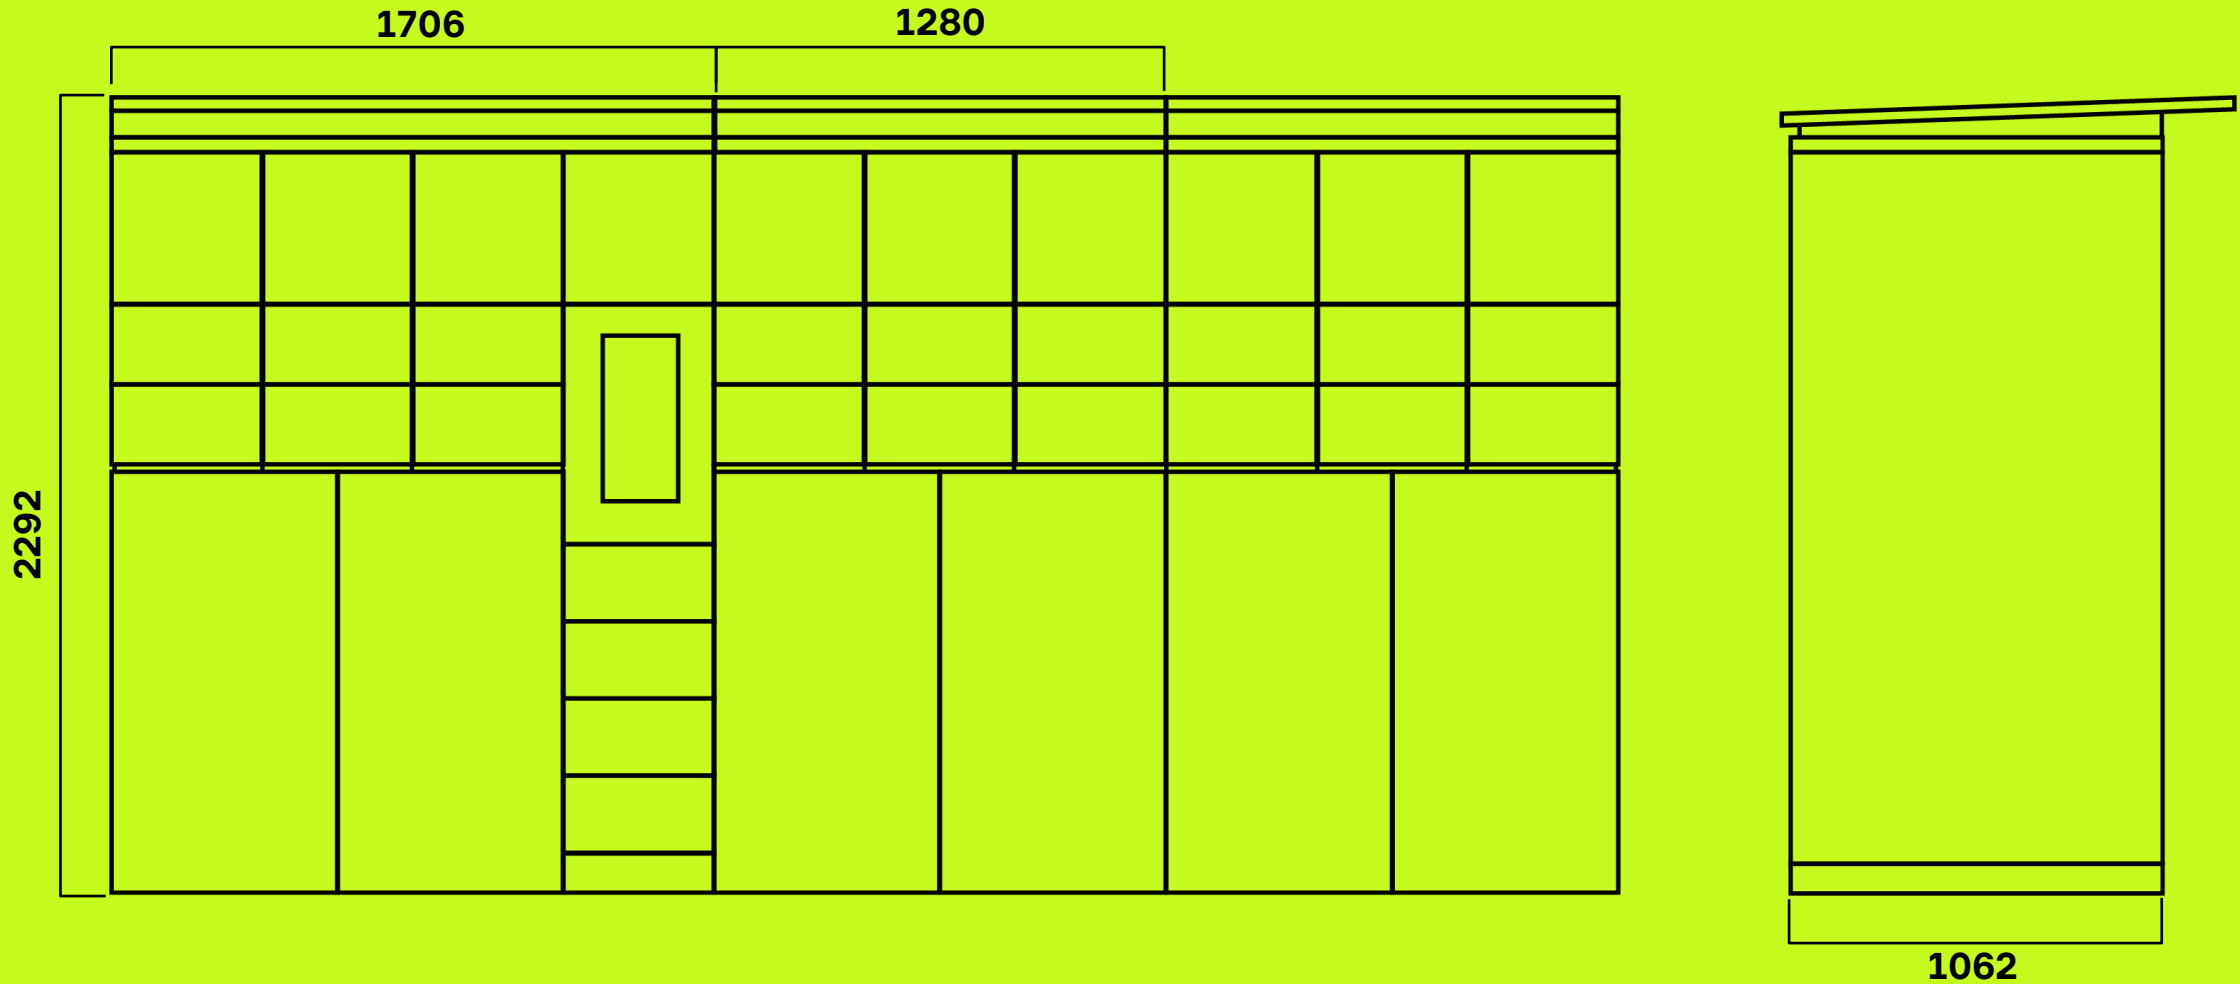

INNER DIMENSIONS OF CELLS

Type of the cell	Height	Width	Depth
M	210 mm	365 mm	1000/ 550* mm
L	430 mm	365 mm	1000/ 550* mm
XXL	1160 mm	1200 mm	1000 mm

***Special metal caps are available as an option in case you want to reduce depth for these compartments**