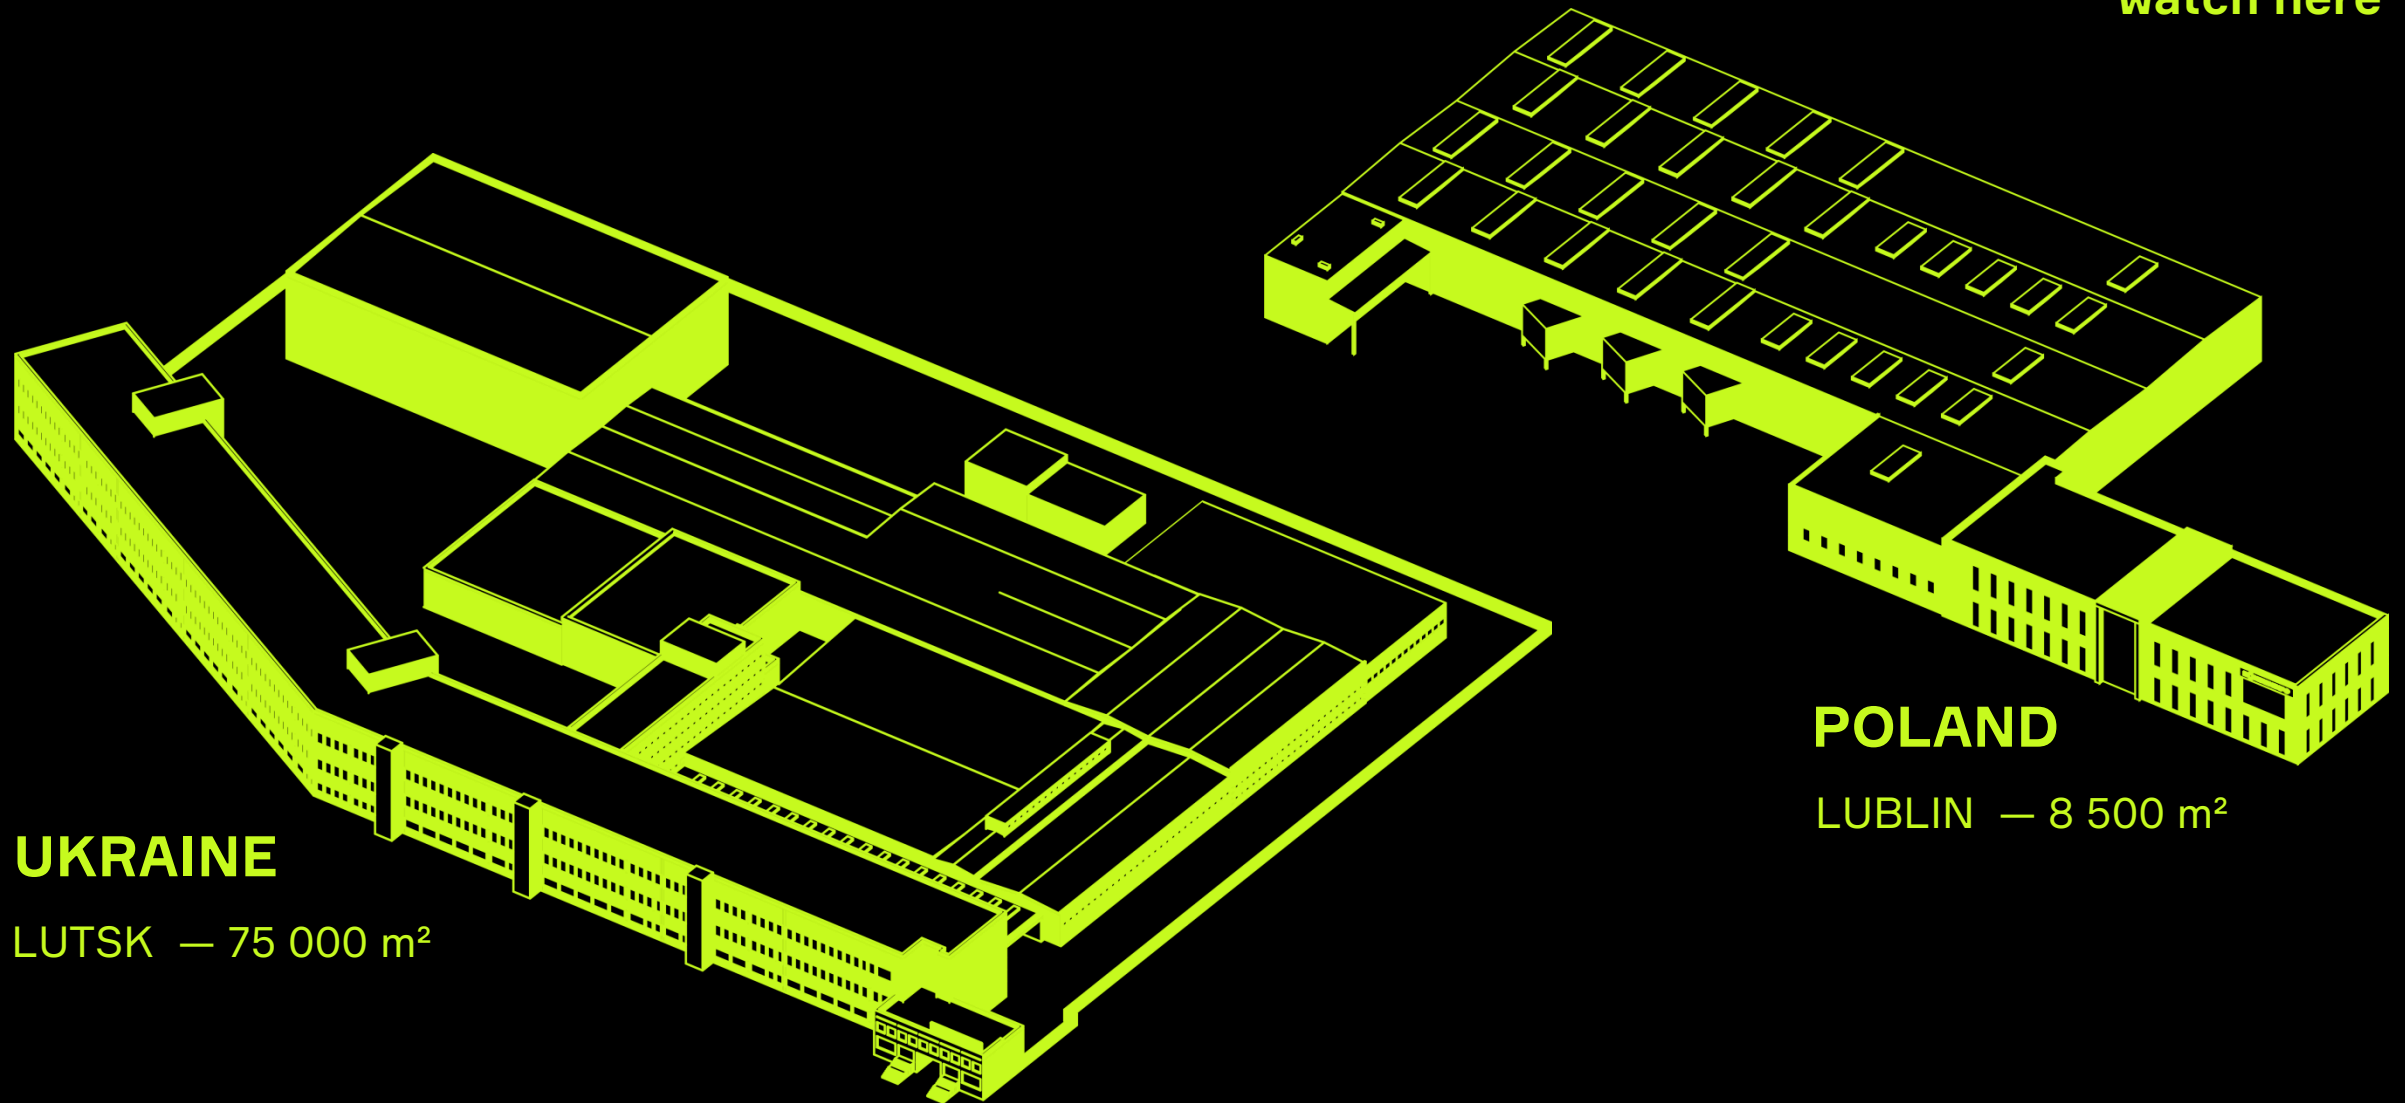

MODERN WORLDS

watch here

UKRAINE

LUTSK — 75 000 m²

POLAND

LUBLIN — 8 500 m²