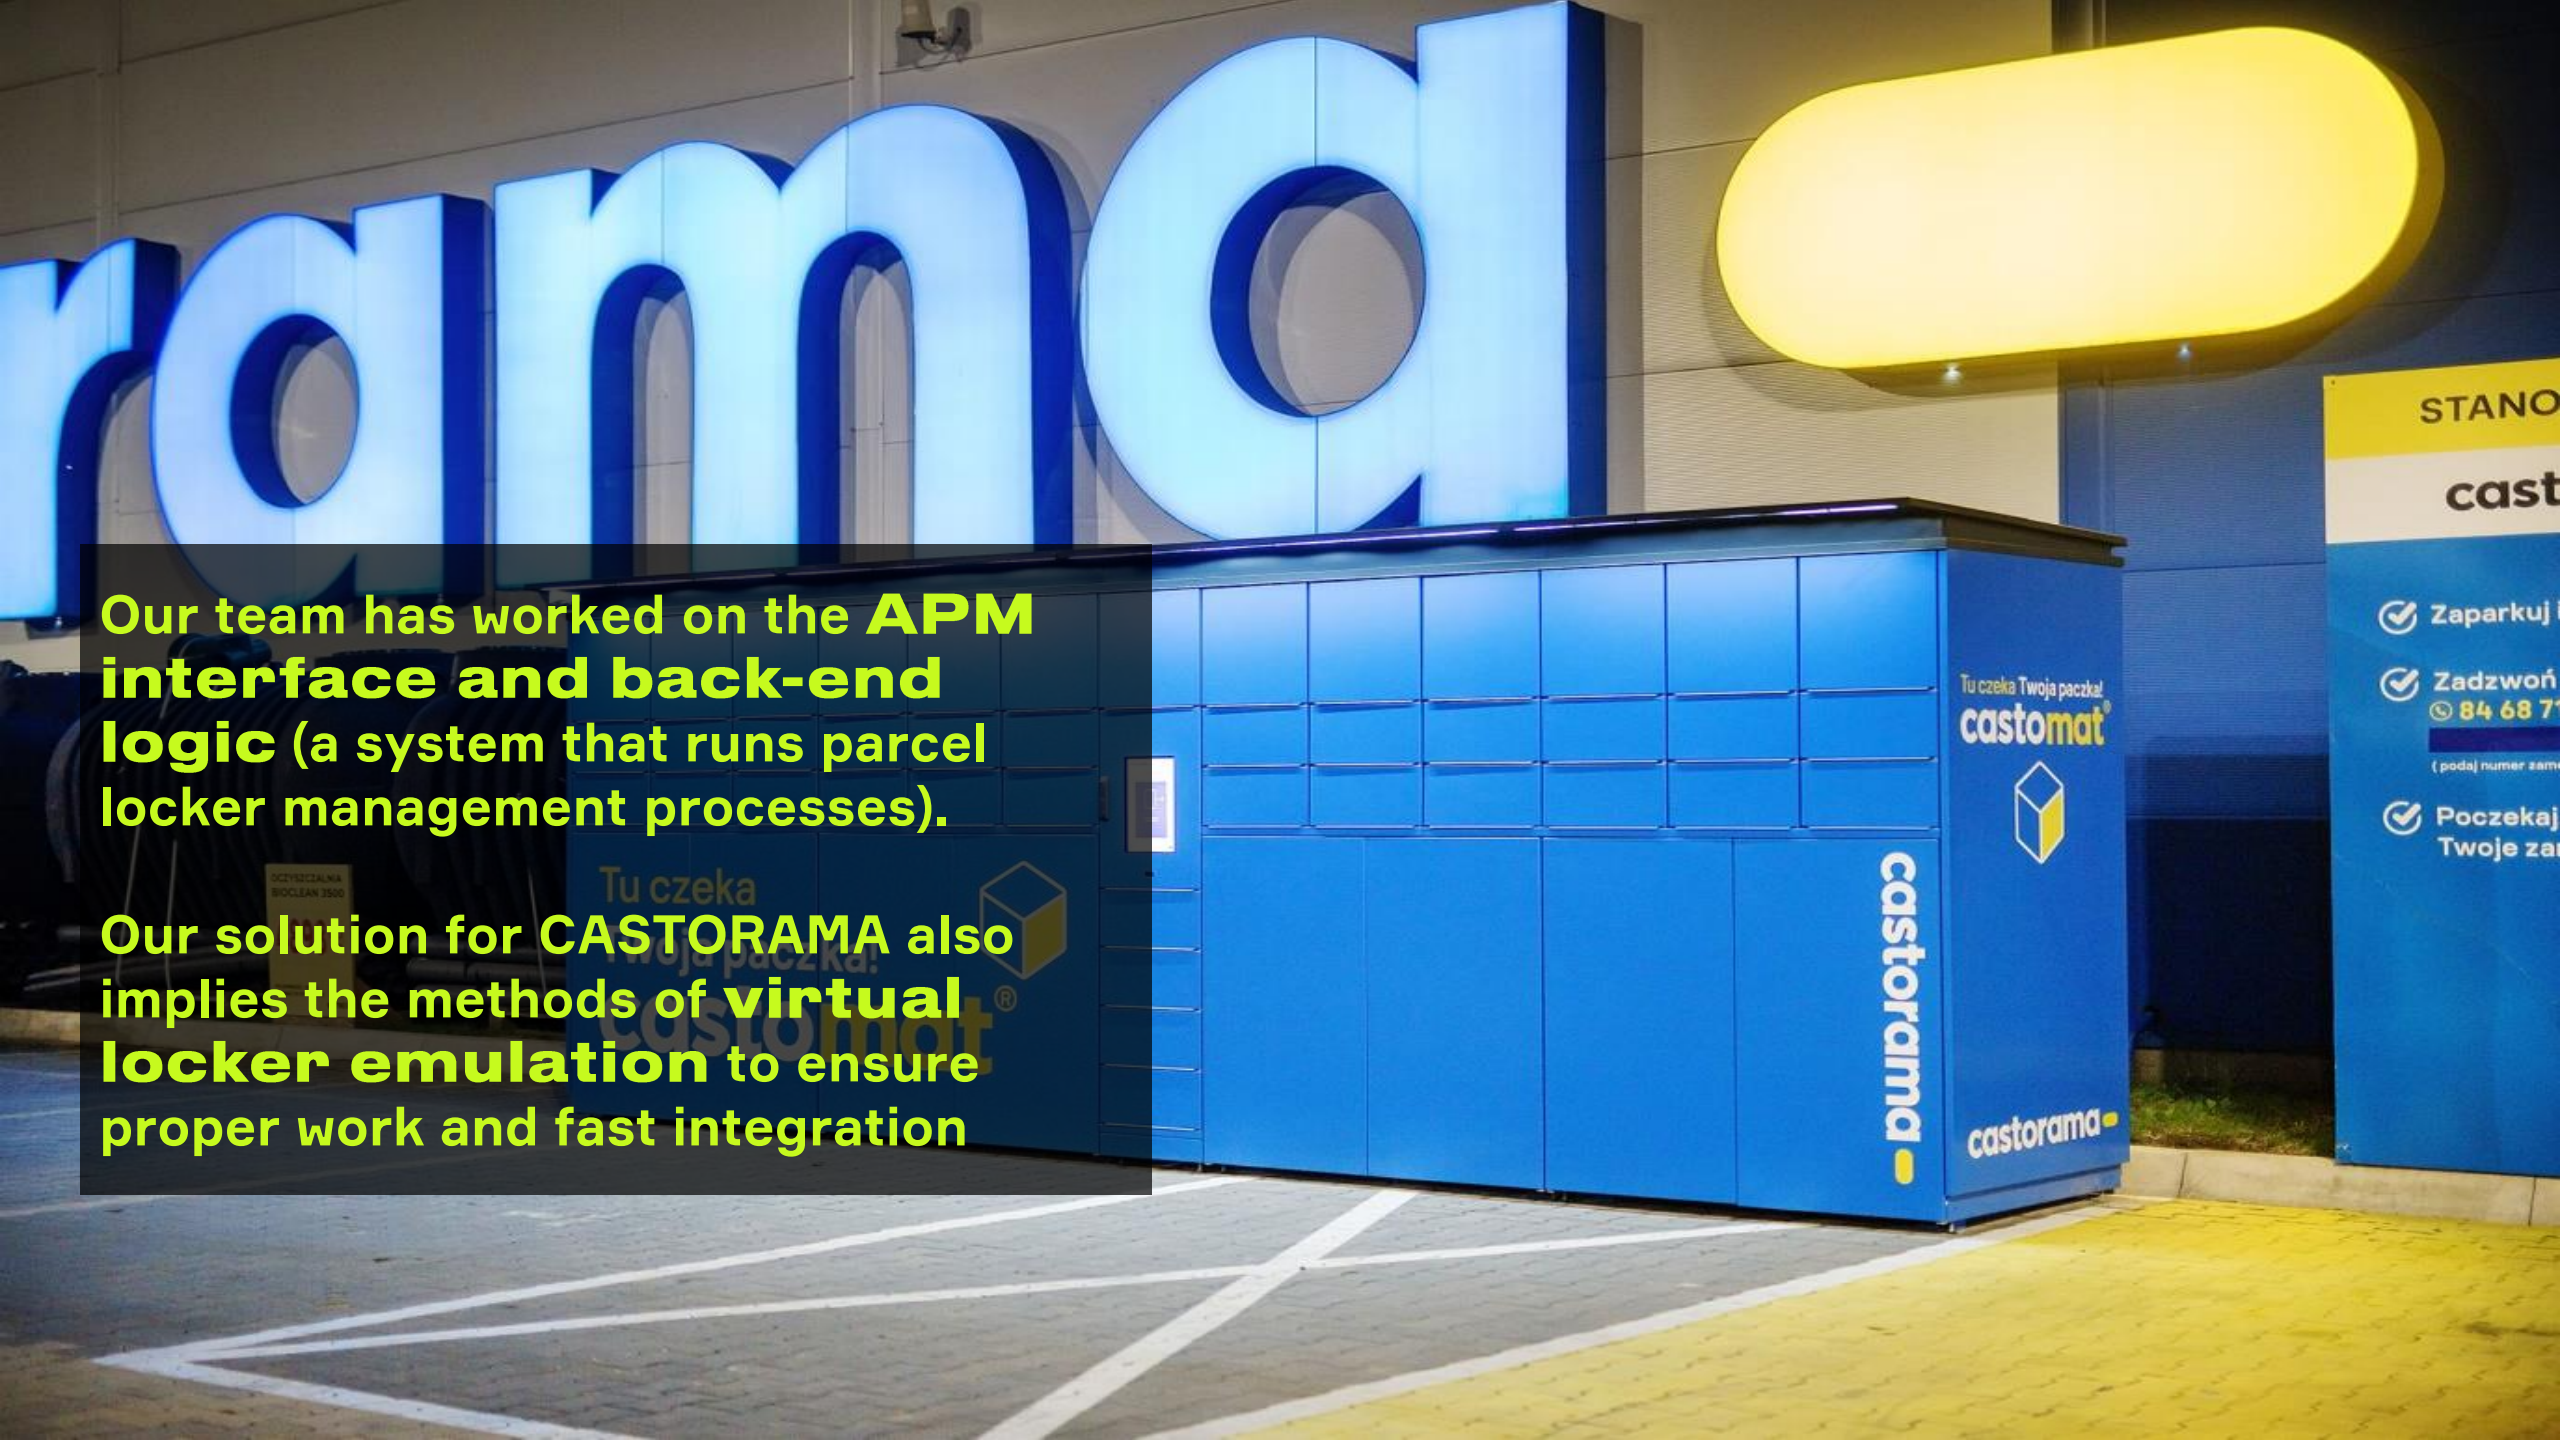

One of the options to implement **Click & Collect** is a complex parcel lockers ecosystem for DIY stores

Let's check it based on our project with **CASTORAMA**

Tu czeka
Twoja paczka!
castomat[®]

CASTORAMA is the largest chain of 84 DIY stores in Poland. It's a part of Kingfisher group which has already opened 1300 stores in 8 countries

CASTORAMA is working on a solution that supports and facilitates online shopping. They deployed the chain of 94 parcel lockers (CastoMat) to provide a 24/7 pick-up service

A large chain of CastoMats requires efficient software and reliable hardware

Tu czeka Twoja paczka!
castomat®

Tu czeka
Twoja paczka!
castomat®

We've developed **special oversized cells which can fit a trolley** - must-have solution for DIY retail

castorama

castorama

A white dome-shaped CCTV camera is mounted on a black metal structure, likely a roof or a high-rise building. The camera is positioned in the upper right quadrant of the frame. The background is a clear blue sky with some blurred architectural elements in the lower part of the image. A dark grey rectangular box is overlaid on the left side of the image, containing text in a bright yellow-green color.