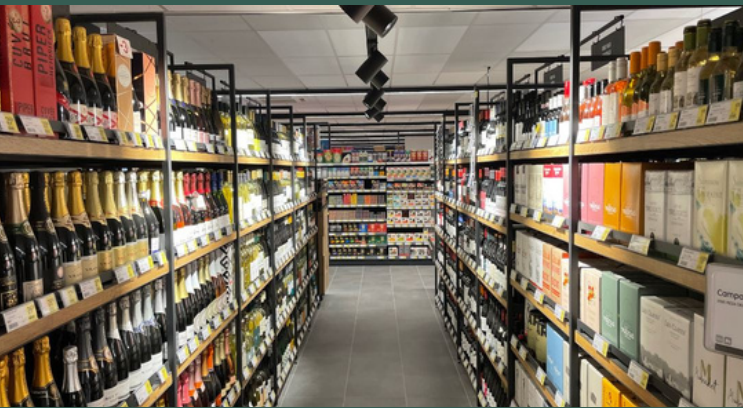

+32 2 377 30 15

wauters
RETAIL SOLUTIONS SINCE 1922

Leading the
transformation
of the **retail** and **logistics**
landscape

When your shop becomes our business

MODERN EXPO

PREFERRED PARTNER

FROM ORDINARY TO EXTRAORDINARY.

Transform your retail space from ordinary to extraordinary with our expert team. With innovative products and years of experience, we'll create a shopping experience that your customers will love. Let us help you **transform your retail space** and boost your sales. Contact us today for a consultation!