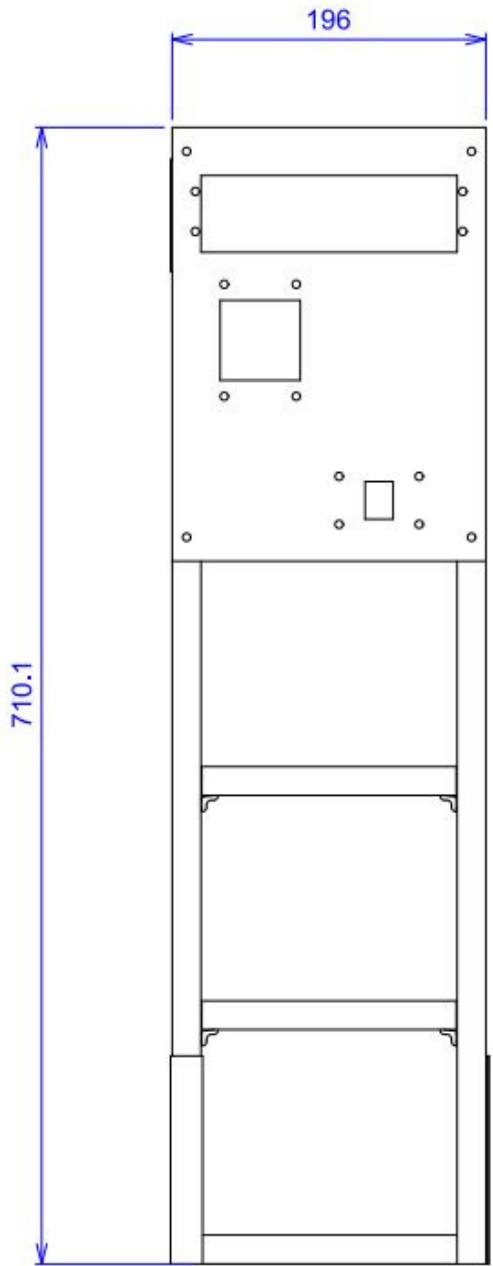

EVO ADAPTED CASHIER'S WORKING DESK

ID : 101425