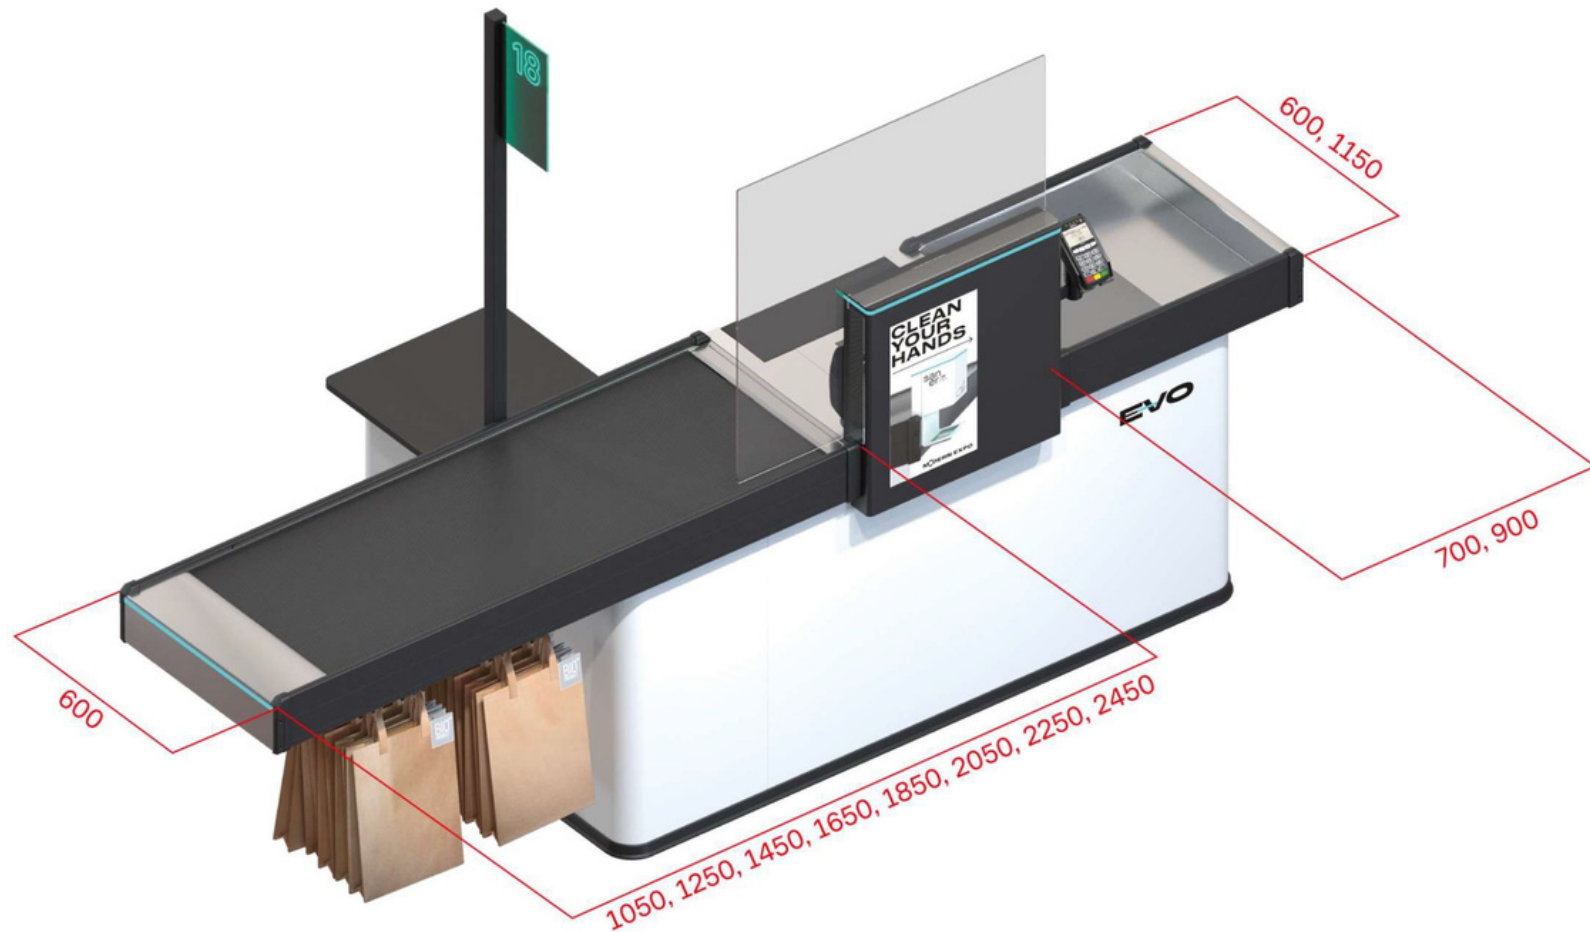

EVO TYPE L
C-OEVO(L)

EVO TYPE I
C-OEVO(I)

EVO TYPE HTW

Dimensions

CONVEYOR BELT

Length :

- 1050 mm
- 1250 mm
- 1450 mm
- 1650 mm
- 1850 mm
- 2050 mm
- 2250 mm
- 2450 mm

Width :

- 600 mm

.....

BASIN

Length :

- 700 mm
- 900 mm

Width :

- 600 mm
- 1150 mm

.....

WORK STATION

Length :

- 550 mm

LED
INDICATION

ACRYLIC
BARRIER

AUTOMATIC
SANITIZER

ROTATED
ELEMENTS

PROMO
SCREEN