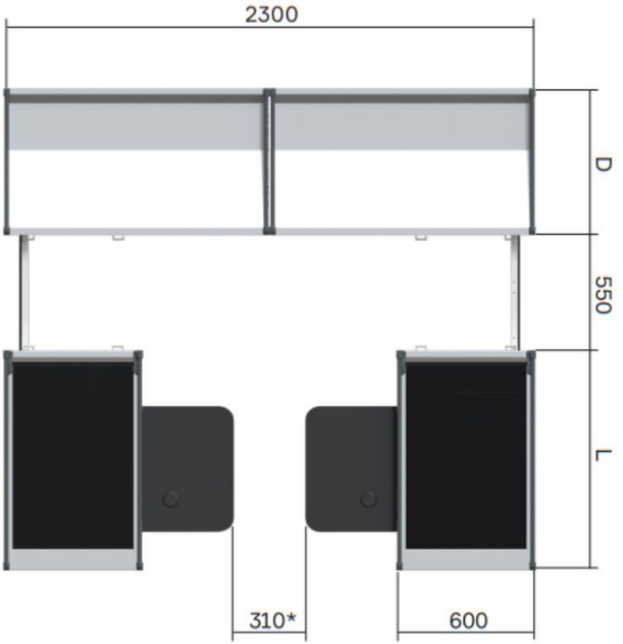

EVO ADAPTED CASHIER'S WORKING DESK

ID : 101425