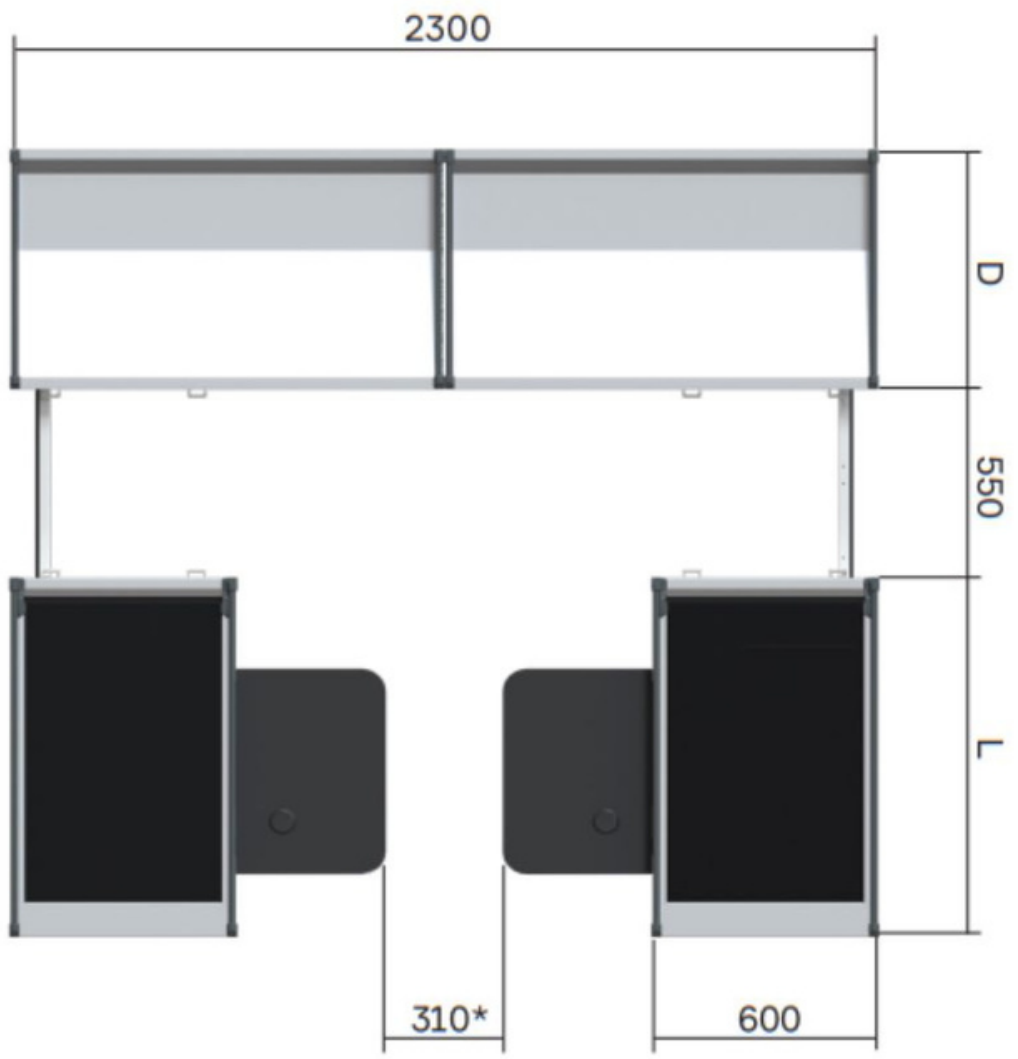

EVO TYPE L
C-OEVO(L)

EVO TYPE I
C-OEVO(I)

EVO TYPE HTW

Dimensions

CONVEYOR BELT

Length :

- 1050 mm
- 1250 mm
- 1450 mm
- 1650 mm
- 1850 mm
- 2050 mm
- 2250 mm
- 2450 mm

Width :

- 600 mm

.....

BASIN

Length :

- 700 mm
- 900 mm

Width :

- 600 mm
- 1150 mm

.....

WORK STATION

Length :

- 550 mm

LED
INDICATION

ACRYLIC
BARRIER

AUTOMATIC
SANITIZER

ROTATED
ELEMENTS

PROMO
SCREEN