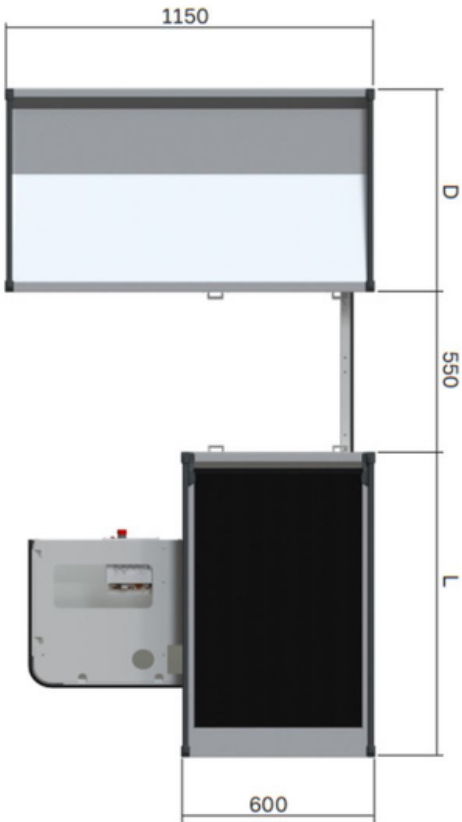

EVO TYPE L
C-OEVO(L)

EVO TYPE I
C-OEVO(I)

EVO TYPE HTW

Dimensions

CONVEYOR BELT

Length :

- 1050 mm
- 1250 mm
- 1450 mm
- 1650 mm
- 1850 mm
- 2050 mm
- 2250 mm
- 2450 mm

Width :

- 600 mm

.....

BASIN

Length :

- 700 mm
- 900 mm

Width :

- 600 mm
- 1150 mm

.....

WORK STATION

Length :

- 550 mm

LED
INDICATION

ACRYLIC
BARRIER

AUTOMATIC
SANITIZER

ROTATED
ELEMENTS

PROMO
SCREEN