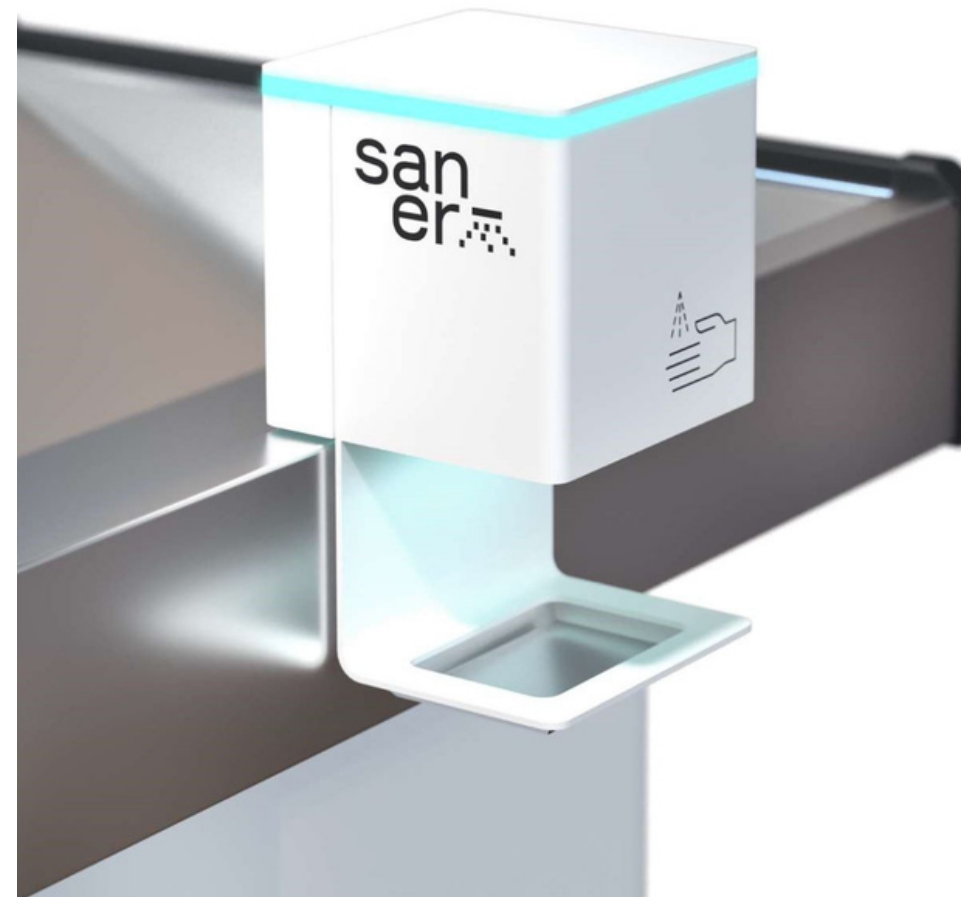

Colours & customizing

EVO ADAPTED CASHIER'S WORKING DESK

ID : 101425

Some extra features

Saner

AUTOMATIC SANETIZER

ID : 136153

Led indication
up to 10 L of liquid
Contactless sensor

LED INDICATION

UP TO 10 L OF LIQUID

CONTACTLESS SENSOR

LED indication

GREEN / RED LED INDICATION

Check out light
side light
front light

BLUE LED INDICATION

Saner light